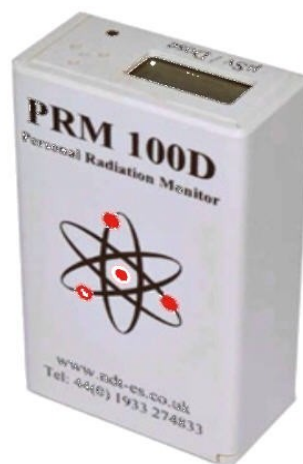

NDT
EQUIPMENT SERVICES LTD

RM100 / 2000 ANALOGUE SURVEY METER

- 0-100 or 0-2000 $\mu\text{Sv/h}$
- Normal mode
- Peak dose mode
- Accrued dose mode
- Meter back light
- Audible & Visual display
- Protection IP65
- Up to 250 hours battery life
- Weight 640g Inc batteries
- Size approx. 20 x 11.5 x 8.5cm inc handle

PERSONAL RADIATION MONITOR PRM100D

- Live Dose Mode displaying 1-1000 $\mu\text{Sv/h}$
Switchable to...
- Dose Accumulated Mode
- Internal memory for up to 240 hours stored data
- Optional software
- Suitable for x-ray and gamma ray
- Size approx. 48 x 26 x 80mm